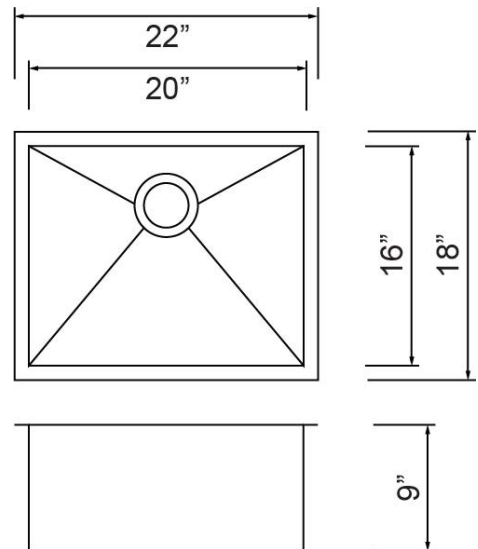

SILVER LAKE™
Kitchen & Bath

SPECIFICATIONS

PRODUCT SPECIFICATIONS

Stainless Steel SLU205 Zero Radius Single Bowl Undermount Sink. Overall dimensions are 22" x 18" x 9". This sink is manufactured from 18 gauge 304 Stainless Steel with a Brushed finish, Top drain placement, and Full spray sides and bottom with Bottom and four sides pads.

Installation Type:	Undermount
Material:	SUS 304
Finish:	Brushed
Gauge:	18
Sound Deadening:	Full spray sides and bottom with Bottom and four sides pads.
Number of Bowls:	1
Sink Dimensions:	22 x 18 x 9"
Bowl 1 Dimensions:	20 x 16 x 9"
Drain Size:	3-1/2"
Drain Location:	Top
Minimum Cabinet Size:	27"
Mounting Hardware:	Undermount brackets
Cutout Template:	Available