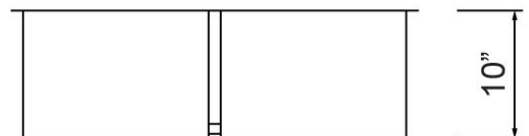

SILVER LAKE™
Kitchen & Bath

SPECIFICATIONS

PRODUCT SPECIFICATIONS

Stainless Steel SLU225 Zero Radius Double Bowl Undermount Sink. Overall dimensions are 32" x 19" x 10". This sink is manufactured from 18 gauge 304 Stainless Steel with a Brushed finish, Top drain placement, and Full spray sides and bottom with Bottom and four sides pads.

Installation Type:	Undermount
Material:	SUS 304
Finish:	Brushed
Gauge:	18
Sound Deadening:	Full spray sides and bottom with Bottom and four sides pads.
Number of Bowls:	2
Sink Dimensions:	32 x 19 x 10"
Bowl 1 Dimensions:	14.5 x 14.5 x 17" x 10"
Drain Size:	3-1/2"
Drain Location:	Top
Minimum Cabinet Size:	36"
Mounting Hardware:	Undermount brackets
Cutout Template:	Available