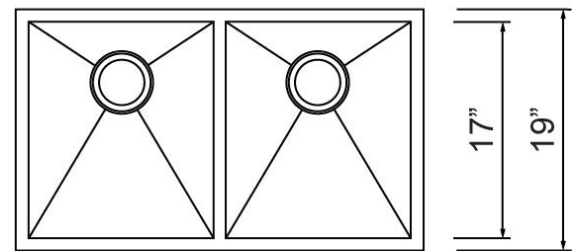

SILVER LAKE™
Kitchen & Bath

SPECIFICATIONS

PRODUCT SPECIFICATIONS

Stainless Steel SLU225 Zero Radius Double Bowl Undermount Sink. Overall dimensions are 32" x 19" x 10". This sink is manufactured from 18 gauge 304 Stainless Steel with a Brushed finish, Top drain placement, and Full spray sides and bottom with Bottom and four sides pads.

Installation Type:	Undermount
Material:	SUS 304
Finish:	Brushed
Gauge:	18
Sound Deadening:	Full spray sides and bottom with Bottom and four sides pads.
Number of Bowls:	2
Sink Dimensions:	32 x 19 x 10"
Bowl 1 Dimensions:	14.5 x 14.5 x 17" x 10"
Drain Size:	3-1/2"
Drain Location:	Top
Minimum Cabinet Size:	36"
Mounting Hardware:	Undermount brackets
Cutout Template:	Available