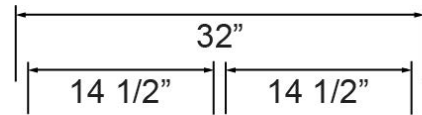

SILVER LAKE™
Kitchen & Bath

SPECIFICATIONS

PRODUCT SPECIFICATIONS

Stainless Steel SLU225 Zero Radius Double Bowl Undermount Sink. Overall dimensions are 32" x 19" x 10". This sink is manufactured from 18 gauge 304 Stainless Steel with a Brushed finish, Top drain placement, and Full spray sides and bottom with Bottom and four sides pads.

Installation Type:	Undermount
Material:	SUS 304
Finish:	Brushed
Gauge:	18
Sound Deadening:	Full spray sides and bottom with Bottom and four sides pads.
Number of Bowls:	2
Sink Dimensions:	32 x 19 x 10"
Bowl 1 Dimensions:	14.5 x 14.5 x 17" x 10"
Drain Size:	3-1/2"
Drain Location:	Top
Minimum Cabinet Size:	36"
Mounting Hardware:	Undermount brackets
Cutout Template:	Available