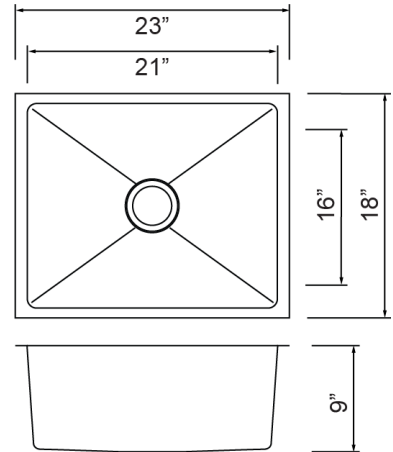

SILVER LAKE™
Kitchen & Bath

SPECIFICATIONS

PRODUCT SPECIFICATIONS

Stainless Steel SLU825 Small 10 Radius Single Bowl Undermount Sink. Overall dimensions are 23" x 18" x 9". sink is manufactured from 18 gauge 304 Stainless Steel with a Brushed finish, Center drain placement, and Full spray sides and bottom with Bottom and four sides pads.

| | |
|-----------------------|--|
| Installation Type: | Undermount |
| Material: | SUS 304 |
| Finish: | Brushed |
| Gauge: | 18 |
| Sound Deadening: | Full spray sides and bottom with Bottom and four sides pads. |
| Number of Bowls: | 1 |
| Sink Dimensions: | 23 x 18 x 9" |
| Bowl 1 Dimensions: | 21 x 16 x 9" |
| Drain Size: | 3-1/2" |
| Drain Location: | Center |
| Minimum Cabinet Size: | 27" |
| Mounting Hardware: | Undermount brackets |
| Cutout Template: | Available |